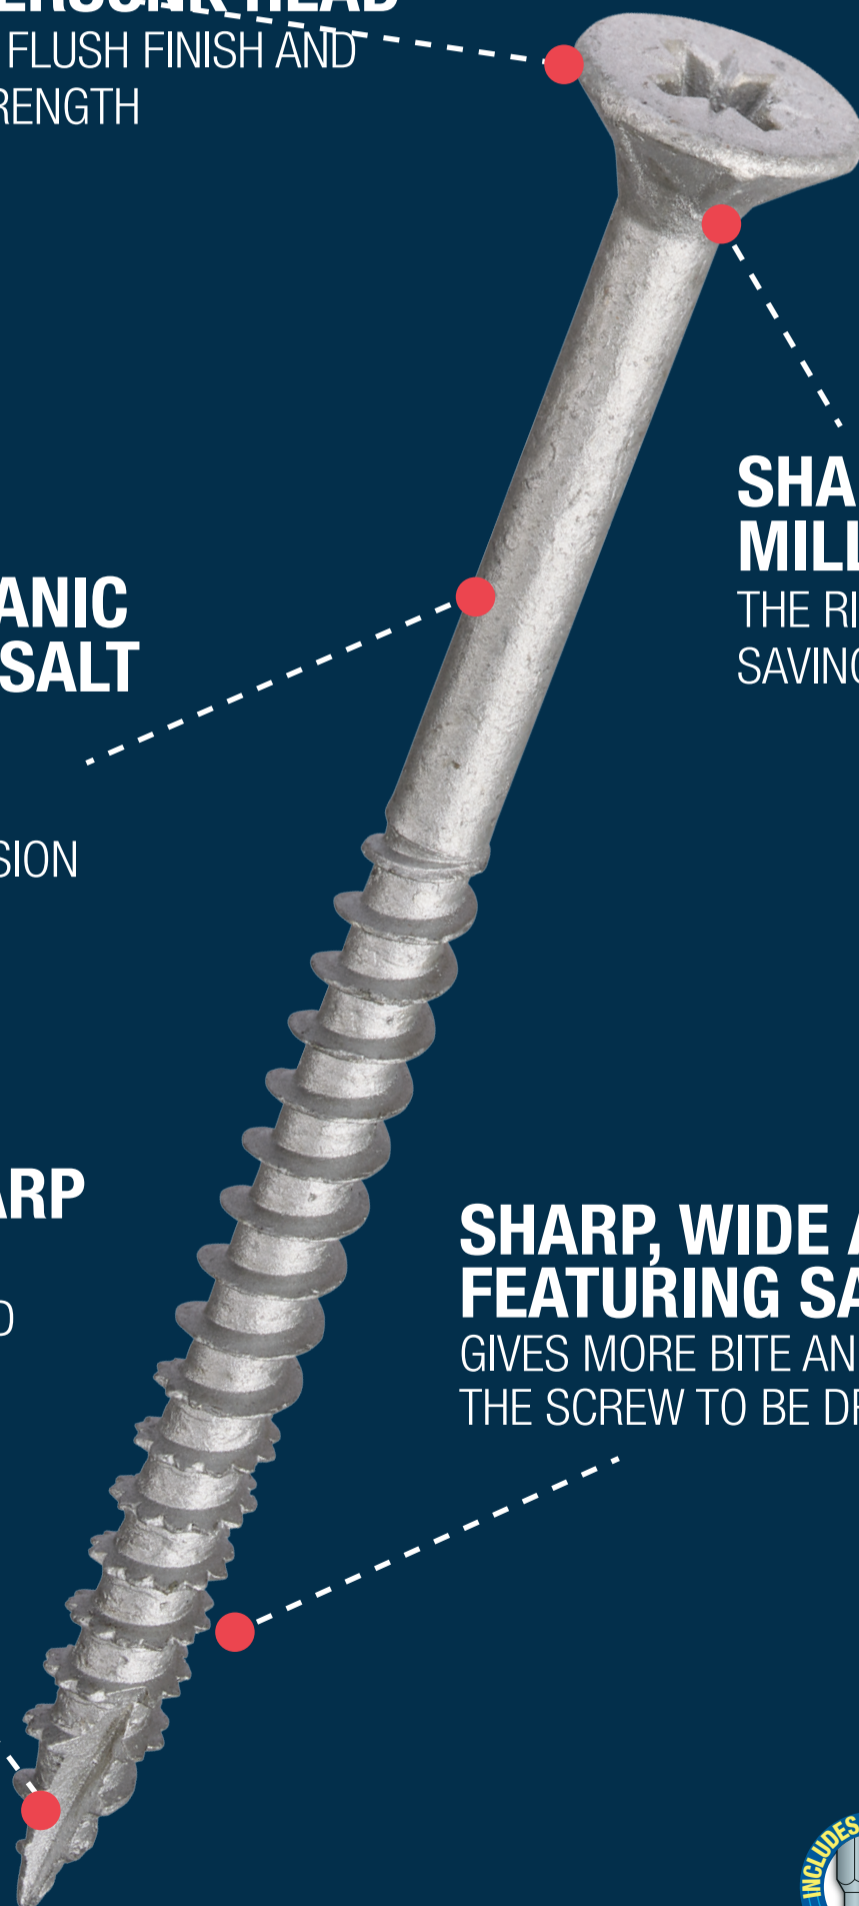

THE HIGH-PERFORMANCE MULTI-PURPOSE
EXTERIOR WOODSCREW

VORTEX[®]

EXTERIOR

DOUBLE COUNTERSUNK HEAD

GIVES A COUNTERSUNK FLUSH FINISH AND
PROVIDES GREATER STRENGTH

**MAGSHO SILVER ORGANIC
COATING, 1000 HOUR SALT
SPRAY AND ACQ
TIMBER RESISTANT**
OFFERS RESISTANCE TO CORROSION

**SHARP, UNDER HEAD
MILLING RIBS**

THE RIBS COUNTERSINK THE SURFACE,
SAVING TIME

**OBLIQUE-ANGLE SHARP
GASH POINT**

CREATES A QUICKER START AND
SELF-DRILLS THE HOLE

**SHARP, WIDE AND DEEP THREAD
FEATURING SAWFIX TECHNOLOGY**

GIVES MORE BITE AND A BETTER GRIP ENABLING
THE SCREW TO BE DRIVEN IN QUICKLY AND EASILY

COMPATIBLE WITH IMPACT
AND NON-IMPACT DRIVERS

AVAILABLE HERE