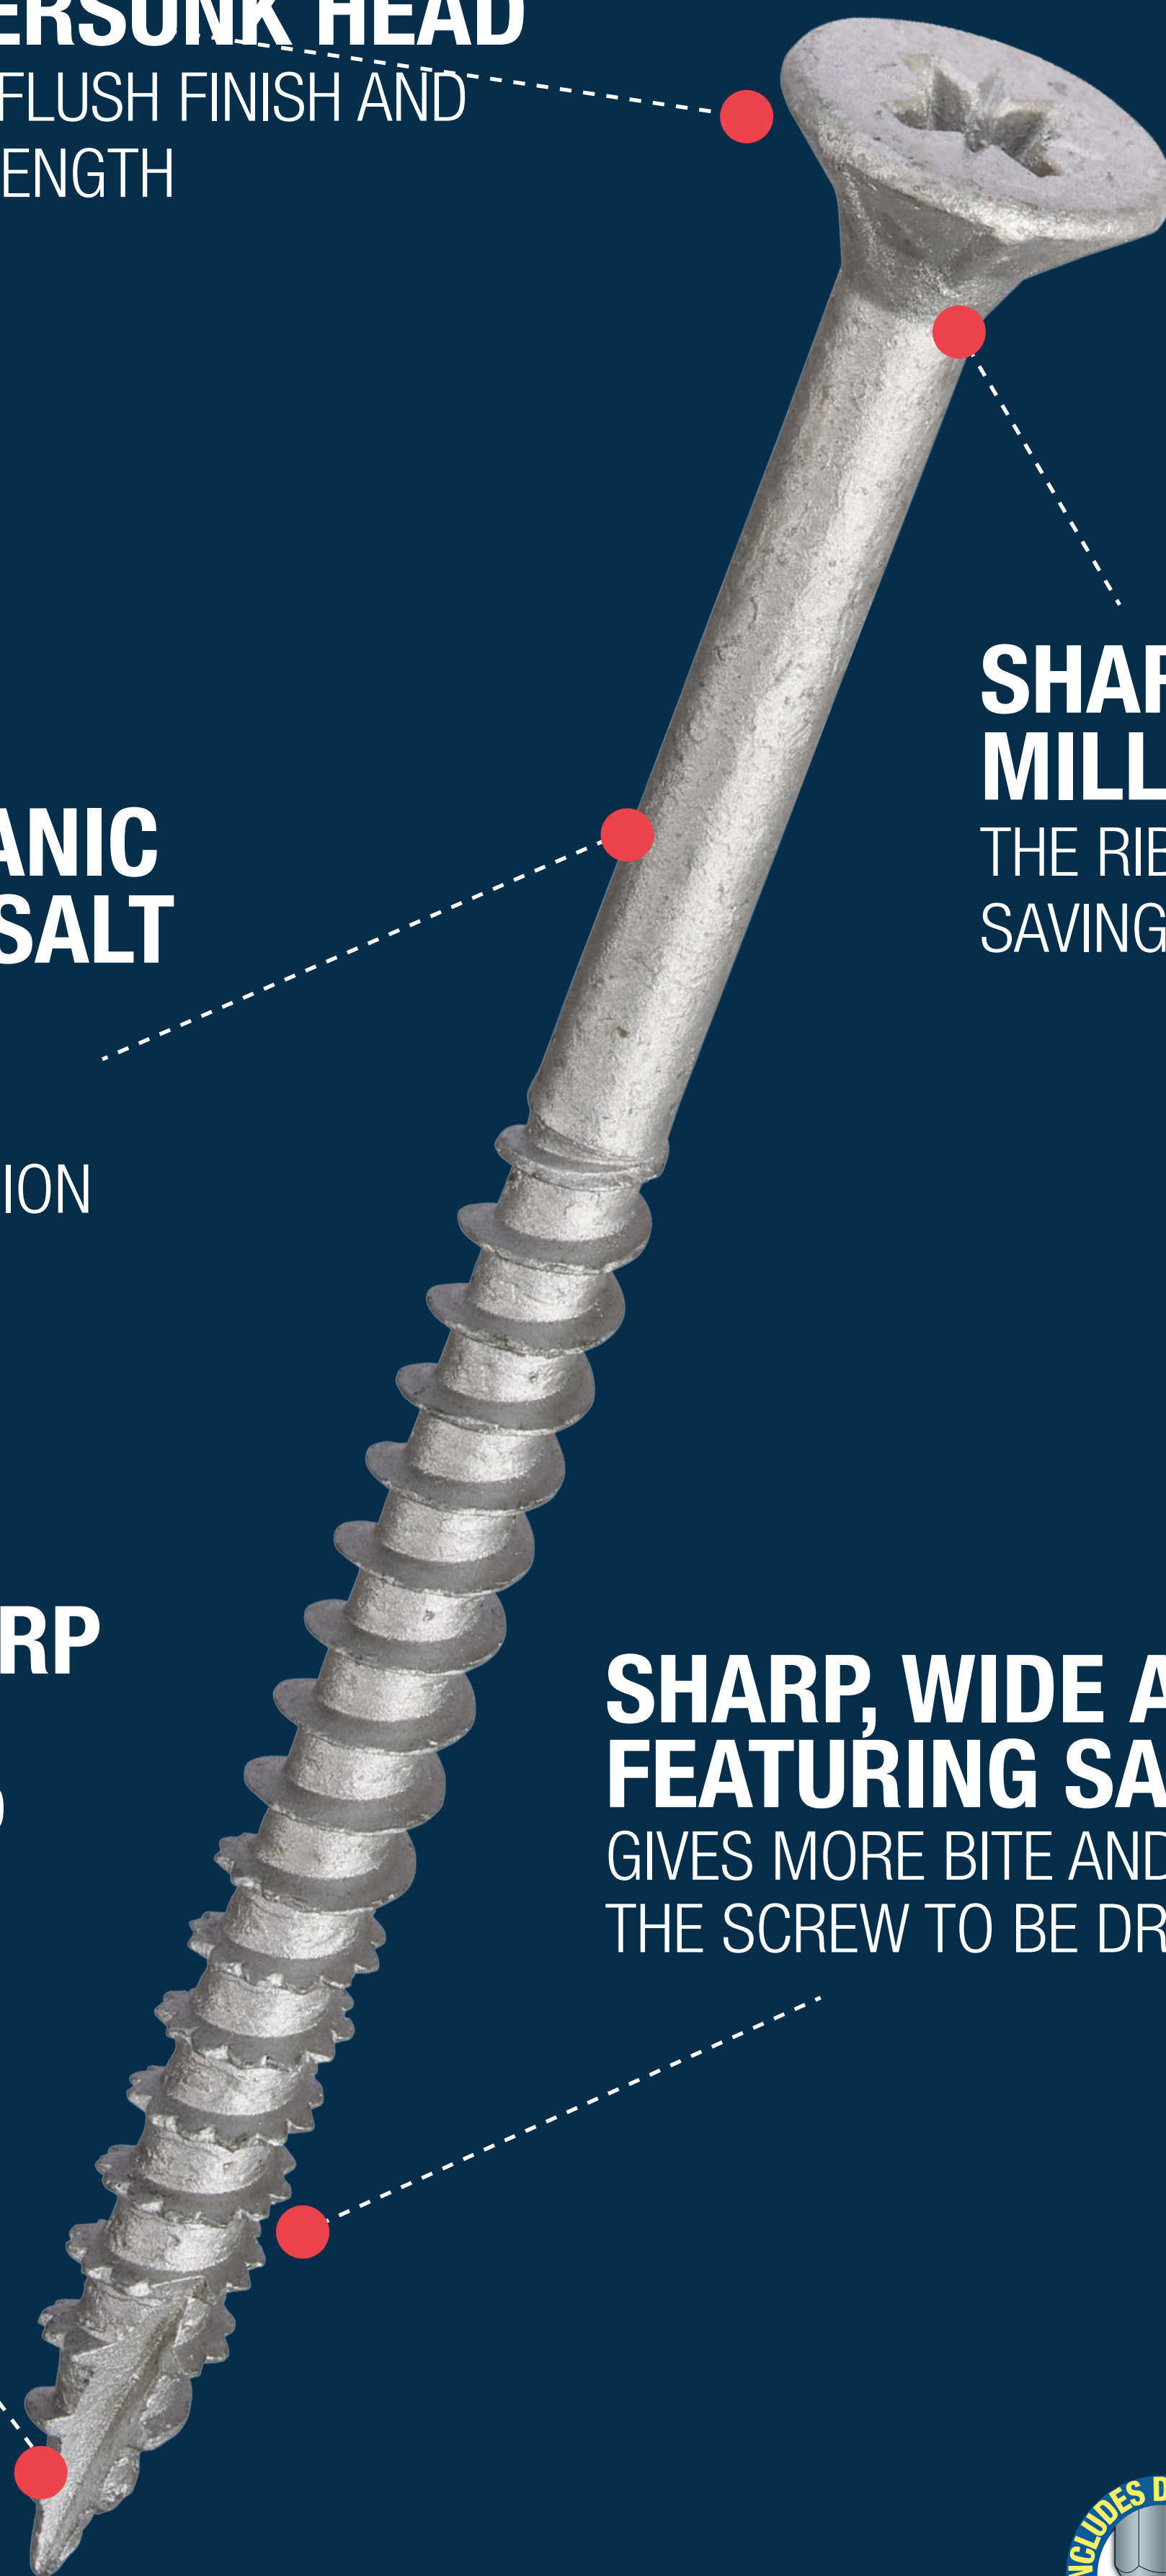

THE HIGH-PERFORMANCE MULTI-PURPOSE
EXTERIOR WOODSCREW

VORTEX®

EXTERIOR

DOUBLE COUNTERSUNK HEAD

GIVES A COUNTERSUNK FLUSH FINISH AND PROVIDES GREATER STRENGTH

SHARP, UNDER HEAD MILLING RIBS

THE RIBS COUNTERSINK THE SURFACE, SAVING TIME

MAGSHO SILVER ORGANIC COATING, 1000 HOUR SALT SPRAY AND ACQ TIMBER RESISTANT

OFFERS RESISTANCE TO CORROSION

OBLIQUE-ANGLE SHARP GASH POINT

CREATES A QUICKER START AND SELF-DRILLS THE HOLE

SHARP, WIDE AND DEEP THREAD FEATURING SAWFIX TECHNOLOGY

GIVES MORE BITE AND A BETTER GRIP ENABLING THE SCREW TO BE DRIVEN IN QUICKLY AND EASILY

COMPATIBLE WITH IMPACT AND NON-IMPACT DRIVERS

AVAILABLE HERE