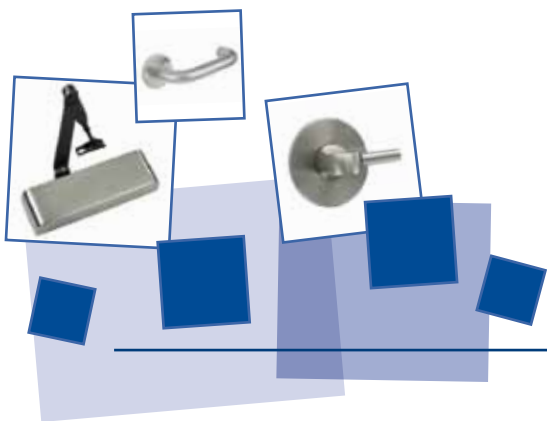

- Adjustable Field Gate Sets
- Field Gate Accessories
- Field Gate Catch
- Hooks & Bands
- Kick Over Gate Latch

WINDOW FURNITURE

- Casement Fasteners
- Casement Stays
- Cast Cleat Hook
- Quadrant Stay
- Sash Cord
- Sash Fastener
- Sash Lift

BUTTS & HINGES

- Backflap Hinge
- Brass Parliament Hinge
- Cabinet Hinge
- Cast Iron Hinge
- CE 13 Stainless Steel Hinge
- Concealed Hinge
- Continuous Hinge
- Double Action Spring Hinge
- Double Pressed Strong Butt
- Flush Hinge
- Hurlinge
- Lift Off Butt
- Light Steel Butt
- Loose Pin Butt
- Reversible Hinge
- Soft Close Hinge
- Stainless Steel Butt
- Steel Rising Butt
- Stormproof Hinge
- Strap Hinge
- Strong Steel Butt
- Tee Hinge
- Throwover Gate Loop

MAP RANGE

- Adjustable Vents
- Louvre Vents
- Magnetic Catches
- Roller Door Catches
- Soffit Vents

STEEL SHELVING SYSTEMS

- F-PRO
- NEWTECH
- Cantilever Brackets
- Decorative
- Ornamental
- Shelf Brackets
- Shelves
- Uprights